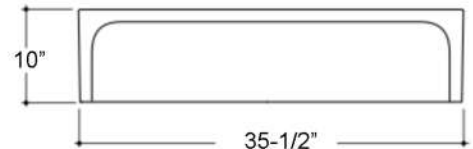

**36" MILLWOOD DOUBLE
BOWL FARMER SINK**

Cat. No.
FSDB1554

Features:

- ▶ Fine Fire Clay for Durability
- ▶ Finished on all 4 sides
- ▶ Arched front features small bowl on right
- ▶ Accommodates 3-1/2" drain
- ▶ Rim is 1-3/8"
- ▶ Features 2 bowls, one large and one smaller
- ▶ Low divide between basin

Colors:

- BQ** Bisque
- WH** White

Compliance Certification
 Meets or exceeds the following specifications: ASME 112.19.2.2013 for fine fire clay for durability.

W: 36"
 D: 18-1/8"
 H: 10"

Interior Dimensions:

Large

Basin Interior: 17-3/4" W x 15-1/4" D
 Basin Depth: 8-3/4"

Small

Basin Interior: 13-3/4" W x 15-1/4" D
 Basin Depth: 8-3/4"

Dimensions of fixture are nominal and may vary within the range of tolerances established by ANSI Standard A112.19.2.2013. Dimensions and specifications subject to change without notice.