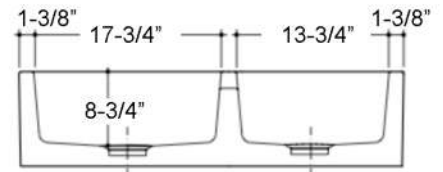

**36" MILLWOOD DOUBLE
BOWL FARMER SINK**

Cat. No.
FSDB1554

Features:

- ▶ Fine Fire Clay for Durability
- ▶ Finished on all 4 sides
- ▶ Arched front features small bowl on right
- ▶ Accommodates 3-1/2" drain
- ▶ Rim is 1-3/8"
- ▶ Features 2 bowls, one large and one smaller
- ▶ Low divide between basin

Colors:

- BQ** Bisque
- WH** White

Compliance Certification
 Meets or exceeds the following specifications: ASME 112.19.2.2013 for fine fire clay for durability.

W: 36"
 D: 18-1/8"
 H: 10"

Interior Dimensions:

Large

Basin Interior: 17-3/4" W x 15-1/4" D
 Basin Depth: 8-3/4"

Small

Basin Interior: 13-3/4" W x 15-1/4" D
 Basin Depth: 8-3/4"

Dimensions of fixture are nominal and may vary within the range of tolerances established by ANSI Standard A112.19.2.2013. Dimensions and specifications subject to change without notice.