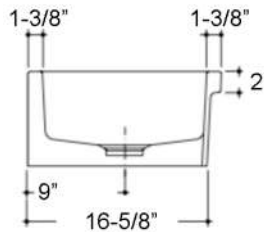

**36" MILLWOOD DOUBLE
BOWL FARMER SINK**

Cat. No.
FSDB1554

Features:

- ▶ Fine Fire Clay for Durability
- ▶ Finished on all 4 sides
- ▶ Arched front features small bowl on right
- ▶ Accommodates 3-1/2" drain
- ▶ Rim is 1-3/8"
- ▶ Features 2 bowls, one large and one smaller
- ▶ Low divide between basin

Colors:

- BQ** Bisque
- WH** White

Compliance Certification
 Meets or exceeds the following specifications: ASME 112.19.2.2013 for fine fire clay for durability.

W: 36"
 D: 18-1/8"
 H: 10"

Interior Dimensions:

Large

Basin Interior: 17-3/4" W x 15-1/4" D
 Basin Depth: 8-3/4"

Small

Basin Interior: 13-3/4" W x 15-1/4" D
 Basin Depth: 8-3/4"

Dimensions of fixture are nominal and may vary within the range of tolerances established by ANSI Standard A112.19.2.2013. Dimensions and specifications subject to change without notice.