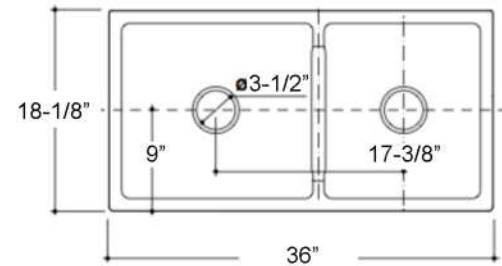

**36" MILLWOOD DOUBLE
BOWL FARMER SINK**

Cat. No.
FSDB1554

Features:

- ▶ Fine Fire Clay for Durability
- ▶ Finished on all 4 sides
- ▶ Arched front features small bowl on right
- ▶ Accommodates 3-1/2" drain
- ▶ Rim is 1-3/8"
- ▶ Features 2 bowls, one large and one smaller
- ▶ Low divide between basin

Colors:

- BQ** Bisque
- WH** White

Compliance Certification
 Meets or exceeds the following specifications: ASME 112.19.2.2013 for fine fire clay for durability.

W: 36"
 D: 18-1/8"
 H: 10"

Interior Dimensions:

Large

Basin Interior: 17-3/4" W x 15-1/4" D
 Basin Depth: 8-3/4"

Small

Basin Interior: 13-3/4" W x 15-1/4" D
 Basin Depth: 8-3/4"

Dimensions of fixture are nominal and may vary within the range of tolerances established by ANSI Standard A112.19.2.2013. Dimensions and specifications subject to change without notice.